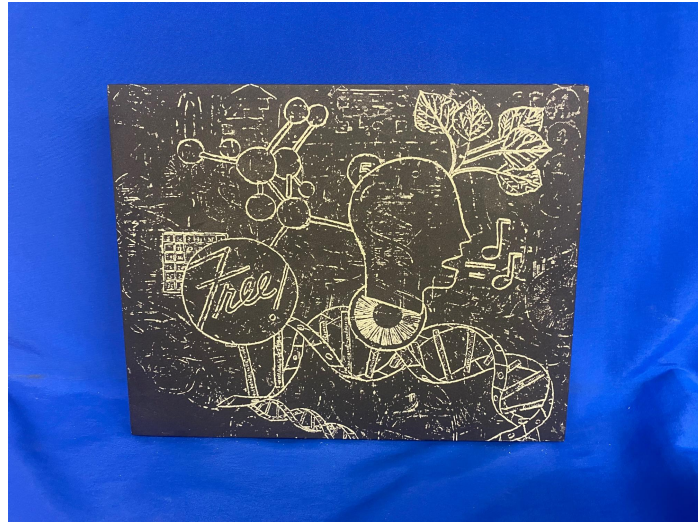

Commissioner

Philip Smith x Commissioner

Your Commissioned Work

Free
October 2021

Medium: Honed Black Marble

Size: 8 x 10"

Edition of 50 piece
Certificate of Authenticity Included